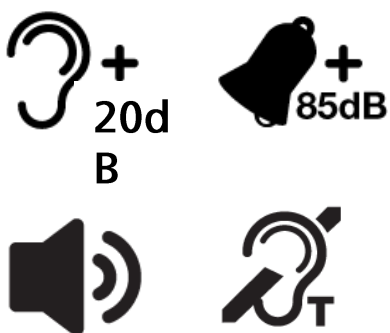

## 4 Photo DECT extra handset with charger

- Exclusive accessory for Swissvoice Xtra 2155 and 3155 DECT phones (maximum 3 additional handsets)
- Simplified cordless extra handset
- 4 photo speed-dial
- Hands-free function
- Extra loud hearing volume (+20dB)
- Extra loud ringers (+85dB)

## Main Features

---

- 4 direct photo memories (identical to those of the DECT Xtra 2155 / 3155 base)
- Hands-free button
- 5 volume level (+ / - keys)
- Visual call indicator
- Charge LED indicator
- Extra loud hearing volume (+20dB)
- Extra loud ringers (+85dB)
- 5 ringer volume level + off

## Technical characteristics

---

- Works with 1 NiMH rechargeable battery pack (included)
- Power Supply : 6V CC / 450 mA
- Low consumption power supply
- Outdoor range : 300m / indoor range : 50m
- Standby time : 100h / calling time : 10h
- Removable cords: mains power
- DECT wireless technology
- Base dimensions (L x D x H): 65 x 64 x 78
- Handset dimensions (L x D x H): 43 x 21 x 170